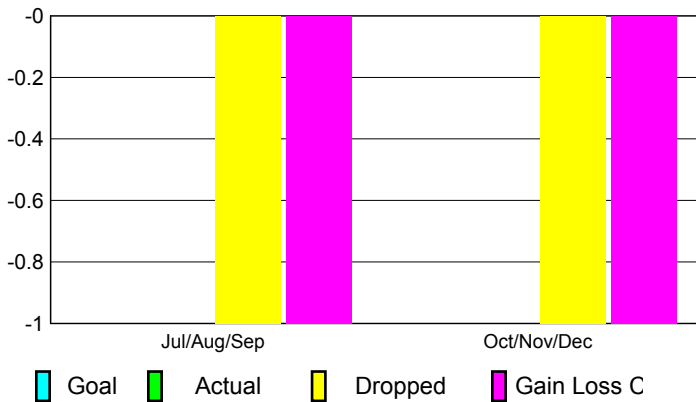

2010-2011 GMT Reports for District (or Undistricted) **District 11 C2**

GMT: **Doctor DENNIS D COBLER**

Location: **MICHIGAN**

GMT CA: **1**

CLUBS

**Club Results
2010-2011**

**Clubs
2009-2010**

Month	New Club Goal	Actual New Clubs	Actual Dropped Clubs	Gain/ Loss of Clubs	Gain/ Loss of Clubs
Jul/Aug/Sep	0	0	-1	-1	0
Oct/Nov/Dec	0	0	-1	-1	1
Totals	0	0	-2	-2	1

Club Results 2010-2011

Goal, New, Dropped, Gain/Loss

Comparison of Club Gain/Loss

Current Year Compared to the Previous Year

YTD Status Quo Clubs 2010-2011

Status Quo Clubs Compared to Status Quo Members

MEMBERSHIP