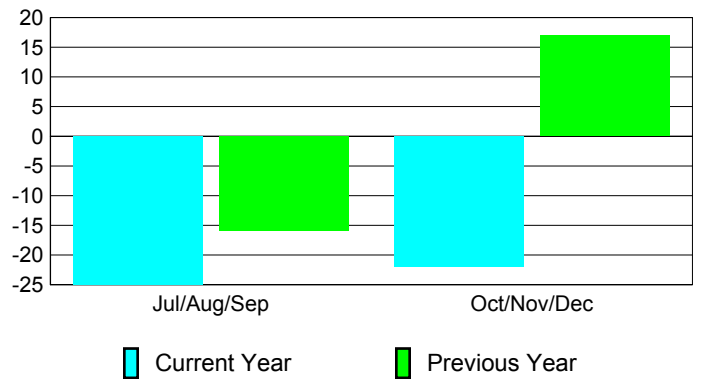

**Membership Results
2010-2011**

**Membership
2009-2010**

Month	Net Memb Goal	Actual New Memb	Actual Dropped Memb	Gain/ Loss of Memb	Gain/ Loss of Memb
Jul/Aug/Sep	10	12	-37	-25	-16
Oct/Nov/Dec	-5	9	-31	-22	17
Totals	5	21	-68	-47	1

Membership Results 2010-2011

Goal, New, Dropped, Gain/Loss

Comparison of Membership Gain/Loss

Current Year Compared to the Previous Year

Gender Comparison 2010-2011