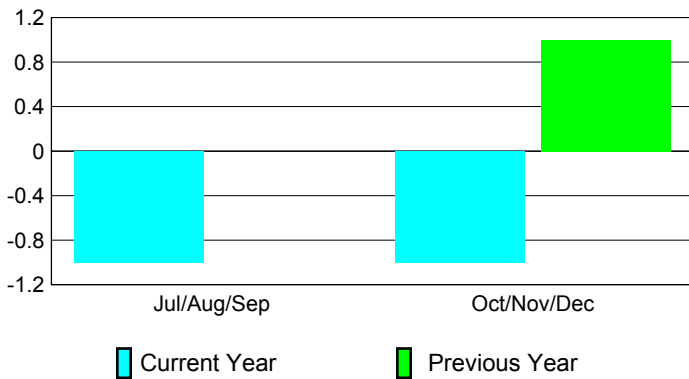

2010-2011 GMT Reports for District (or Undistricted) **District 11 C2**

GMT: **Doctor DENNIS D COBLER**

Location: **MICHIGAN**

GMT CA: **1**

CLUBS

**Club Results
2010-2011**

**Clubs
2009-2010**

Month	New Club Goal	Actual New Clubs	Actual Dropped Clubs	Gain/ Loss of Clubs	Gain/ Loss of Clubs
Jul/Aug/Sep	0	0	-1	-1	0
Oct/Nov/Dec	0	0	-1	-1	1
Totals	0	0	-2	-2	1

Club Results 2010-2011

Goal, New, Dropped, Gain/Loss

Comparison of Club Gain/Loss

Current Year Compared to the Previous Year

YTD Status Quo Clubs 2010-2011

Status Quo Clubs Compared to Status Quo Members

MEMBERSHIP