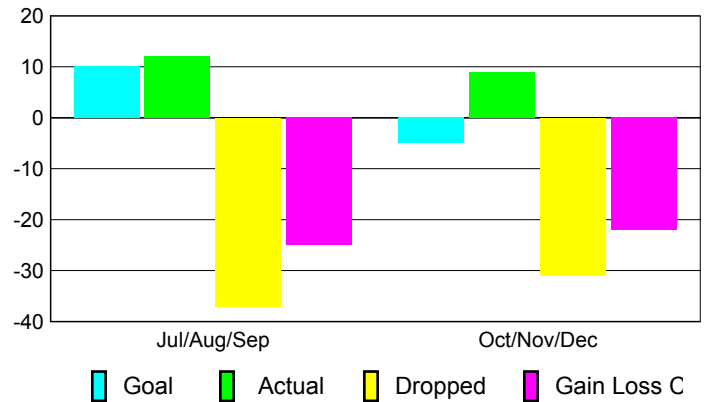

Membership Results 2010-2011

Goal, New, Dropped, Gain/Loss